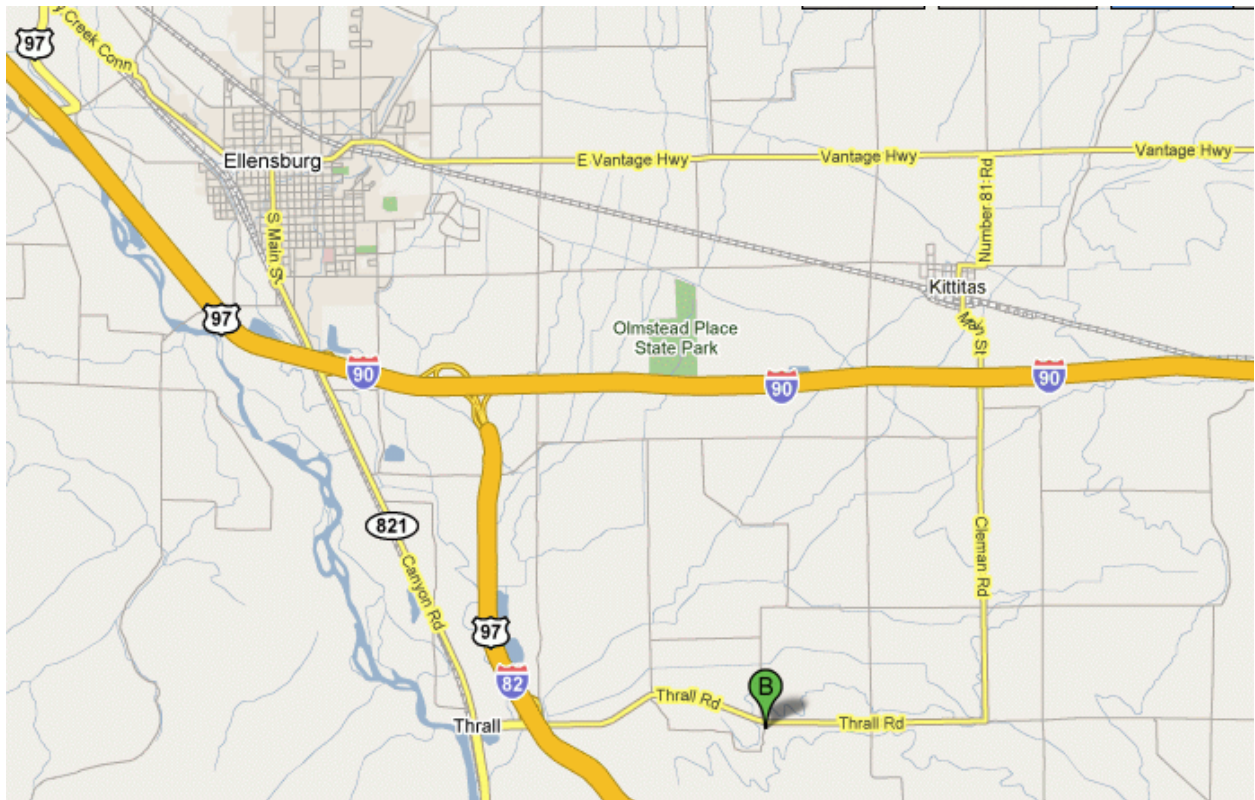

Directions to Thrall & Dodge Winery

From **Ellensburg** - South on Main Street (Canyon Road), Left on Thrall Road, Right on Dodge Road.

From **Kittitas** - South on Main Street (Clemens Road), Right on Thrall Road, Left on Dodge Road.

From **Seattle** - East on I-90 and South on I-82 Exit 3 Thrall Road, Left on Thrall Road, Right on Dodge Road.

From **Yakima** - North on I-82 Exit 3 Thrall Road, Left on Thrall Road, Right on Dodge Road.

From **Spokane** - West on I-90 Exit Kittitas, Left over Freeway .South on Main Street(Clemens Road), Right on Thrall Road, Left on Dodge Road.